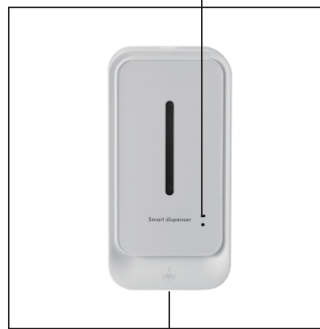

Sorento

Smart Sensor Series

SRTSD8014

SRTSD8015-BL

Wall Mounted Automatic Soap Dispenser

Colour Options: White, Black

- 1300ml super large Capacity Refillable bottle
- Soap Discharge Mode: Liquid
- Strong ABS with toughened glass front surface
- Requires 4 x C alkaline batteries (Not included)
- Battery Life up to 140,000 Cycles
- Sensor Operation
- Available color: white or black
- Key lockable, preventing misuse
- Window viewer to monitor content levels
- Low battery and failure indicator on front for easy servicing
- Size: 275*140*120 mm
- Wall mounted design

Low battery and failure indicator

Optional for Liquid,

Window viewer

1300ml Refillable Bottle